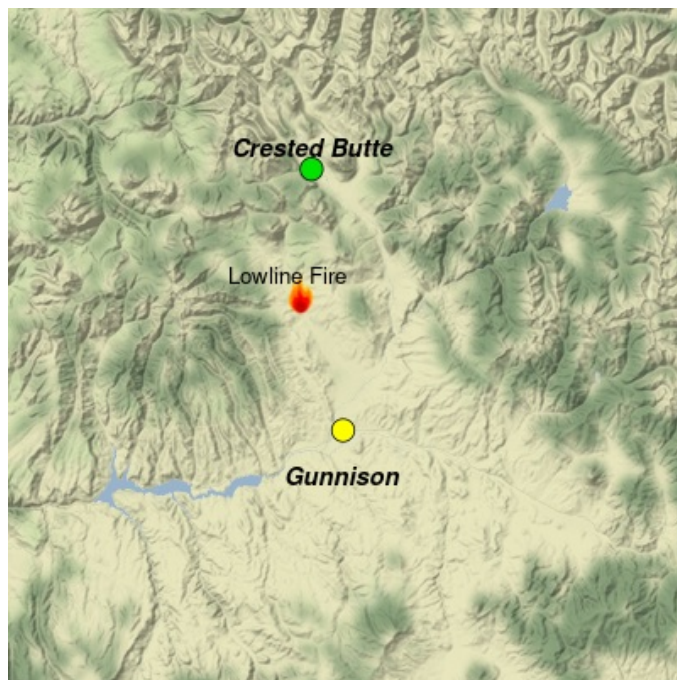

Smoke Outlook

Central Colorado Lowline Fire

8/09 - 8/10

Issued by [Wildland Fire Air Quality Response Program](#) on August 09, 2023 at 06:21 AM MDT

Special Statement

CRITICAL FIRE WEATHER WATCH : RED FLAG WIND WARNINGS TODAY West Winds 10-15 increasing to 15-20 late afternoon, with gusts up to 30.

Fire

The Lowline wildfire is currently at 1,871 acres and 55% containment.

Smoke

We will see the same trends with smoke impacts in the area today. Light haze included in the local smoke. Smoke in the valley and areas of Gunnison and Central Gunnison County continue into early morning with MODERATE smoke impacts. Smoke will clear out by mid-day with increasing west winds in the area. Castleton Ranch area along County Road #730 area will continue to see periods of MODERATE smoke. Impacts of light smoke in the early morning areas around Almont and HWY 135 clearing out early a.m. as west winds push smoke to the east. Crested Butte will continue to see GOOD air quality throughout the day.

Air Quality Alert

Air Quality Health Advisory for Wildfire Smoke Issued for central Gunnison County.

Daily AQI Forecast* for Wednesday

Station	Yesterday hourly			Tue 8/08	Forecast* Comment for Today -- Wed, Aug 09	Wed 8/09	Thu 8/10
	6a	noon	6p				
Crested Butte					Good air quality today. Possible haze in the area late this afternoon.		
Gunnison					AIR QUALITY ALERT CONTINUES GUNNISON - MODERATE air quality early a.m.		

Issued Aug 09, 2023 by Yancey Ranspot yancey.d.ranspot@usda.gov Air Resource Advisor (ARA) Tech. Specialist

Air Quality Index (AQI)	Actions to Protect Yourself
Good	None
Moderate	Unusually sensitive individuals should consider limiting prolonged or heavy exertion.
USG	People within Sensitive Groups* should reduce prolonged or heavy outdoor exertion.
Unhealthy	People within Sensitive Groups* should avoid all physical outdoor activity.
Very Unhealthy	Everyone should avoid prolonged or heavy exertion.
Hazardous	Everyone should avoid any outdoor activity.

*Disclaimer: This forecast is based on fine particulates only; ozone is not included. Forecasts may be wrong; use at own risk. Use caution as conditions can change quickly. See your health professional as needed. Smoke sensitive groups should take appropriate precautions.

Additional Links

[Air Quality Health Advisory Wildfire Smoke](http://www.colorado.gov/airquality/addendum.aspx#smoke) -- <http://www.colorado.gov/airquality/addendum.aspx#smoke>

[Smoke and your health](http://www.colorado.gov/airquality/wildfire.aspx) -- <http://www.colorado.gov/airquality/wildfire.aspx>

[CDPHE Air Pollution Control Division](http://www.facebook.com/cdphe.apcd) -- <http://www.facebook.com/cdphe.apcd>

[Air Quality Alert](https://alerts.weather.gov/cap/wwacapget.php?x=C01266555D6FD8.AirQualityAlert.1266556CAE30CO.GJTAQAGJT.36be126bd480b63ef96af52261c0621d) -- <https://alerts.weather.gov/cap/wwacapget.php?x=C01266555D6FD8.AirQualityAlert.1266556CAE30CO.GJTAQAGJT.36be126bd480b63ef96af52261c0621d>

[Fire and Smoke Map](https://fire.airnow.gov/) -- <https://fire.airnow.gov/>

[Colorado statewide air quality conditions and forecasts](http://www.colorado.gov/airquality/colorado_summary.aspx) -- <http://www.colorado.gov/airquality/colorado_summary.aspx>

[CDPHE Air Pollution Control Division](https://twitter.com/cdpheapcd) -- <https://twitter.com/cdpheapcd>

by Interagency Wildland Fire Air Quality Response Program -- www.wildlandfiresmoke.net

for Colorado Updates -- <https://outlooks.wildlandfiresmoke.net/outlook/ed63b240>

*Smoke and Health Info -- www.airnow.gov/air-quality-and-health